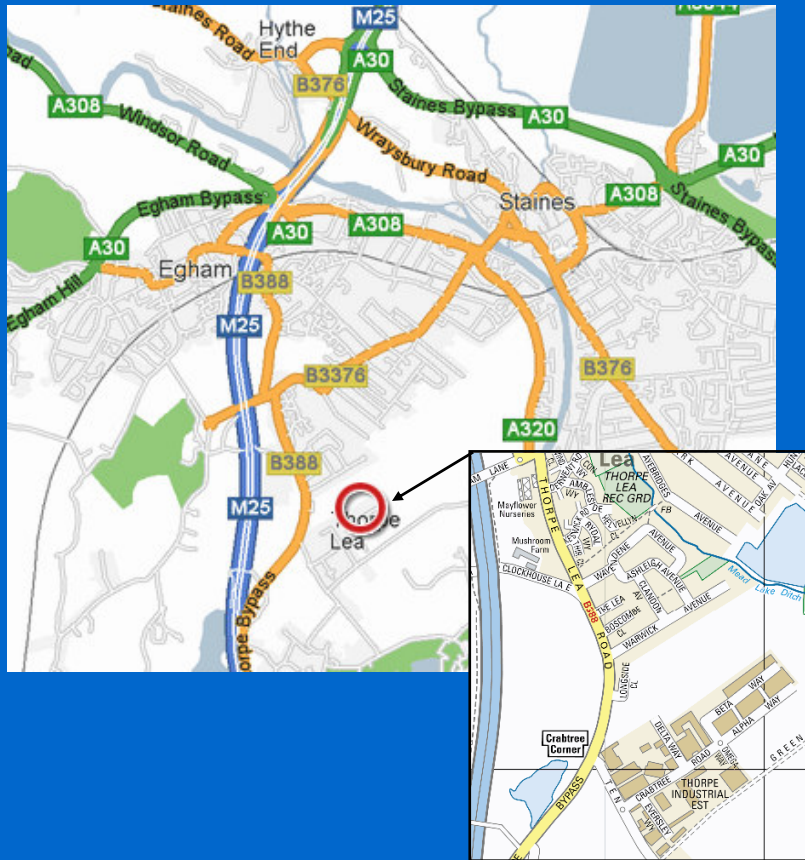

SERVOTEST

DIRECTIONS

- Exit M25 Junction 13, A30 to Egham.
- At roundabout turn left (Iguana Restaurant) onto B3407, The Avenue.
- At mini roundabout turn left onto B388, Vicarage Road.
- At next roundabout turn left.
- Next immediate roundabout turn right following B388 onto Thorpe Lea Road.
- Turn into 8th road on left into Ten Acre Lane.
- At roundabout turn left into Crabtree Road.
- Straight across at the next roundabout into Alpha Way.
- Turn into 2nd road on the left, sign posted Beta Way.
- At the end turn right into Beta Way and Servotest can be found on the far left.