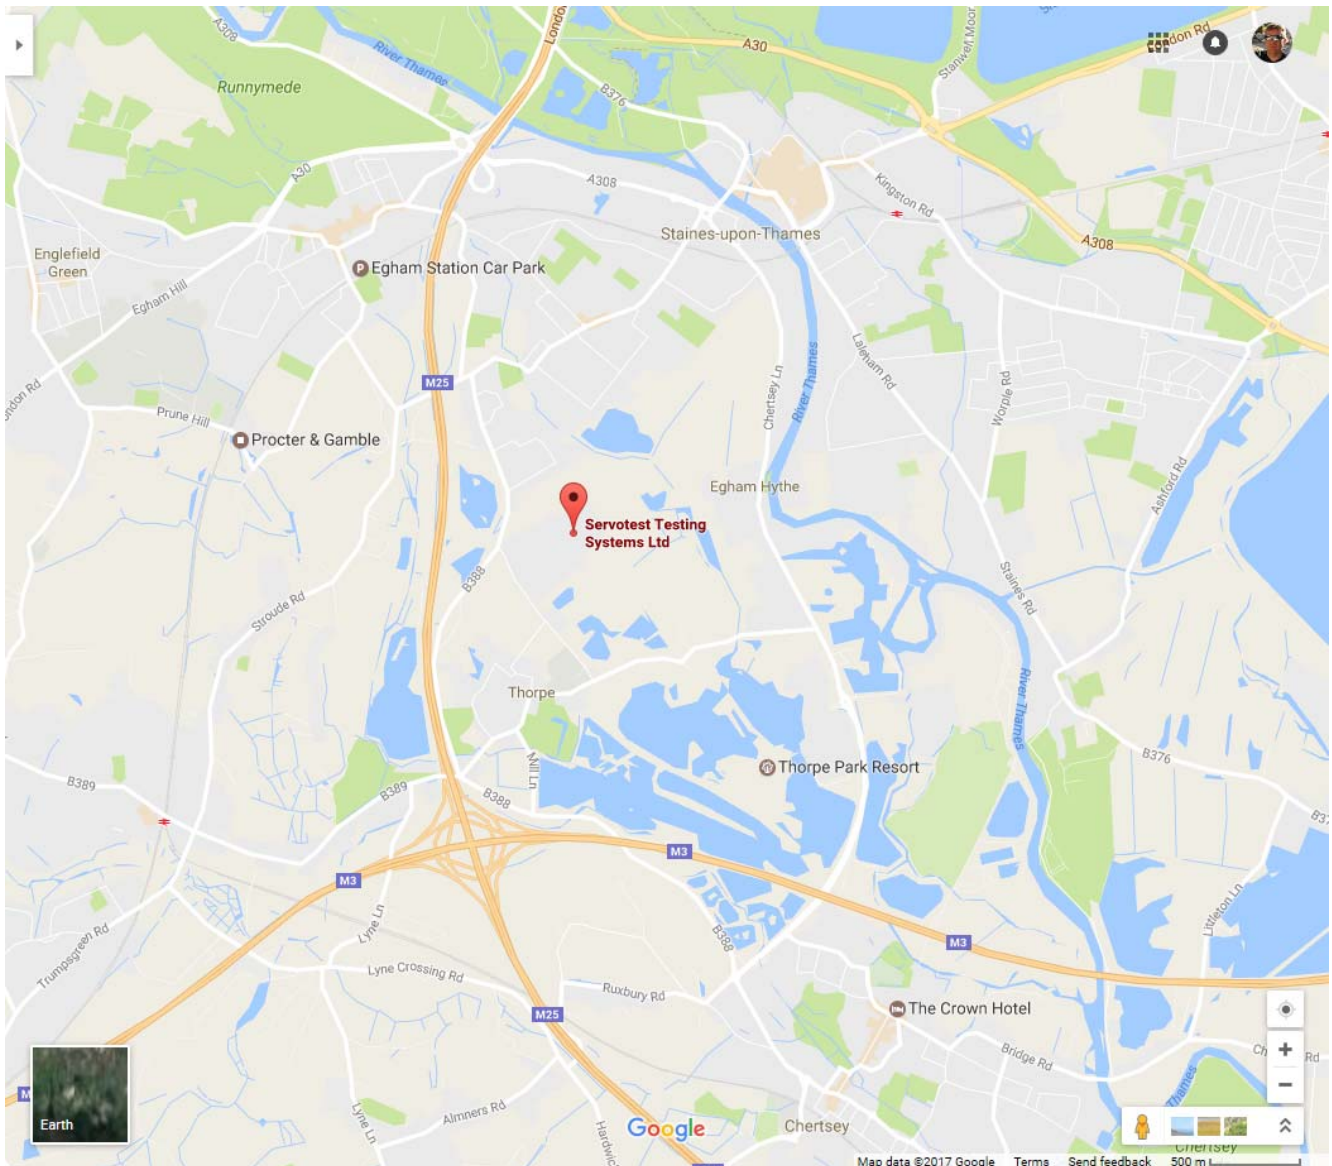

Driving directions to Servotest

- Exit M25 Junction 13, A30 to Egham
- At 'Iguana' roundabout turn left, B3407 - The Avenue
- At mini roundabout turn left, B388 - Vicarage Road
- At next roundabout turn left
- Immediate right at next roundabout, B388 – Thorpe Lea Road
- At 8th road on left turn left - Ten Acre Lane
- At roundabout turn left - Crabtree Road
- At roundabout straight across - Alpha Way
- Turn into 1st entrance on the left
- Please park in front of or at the side of our building only

Servotest Testing Systems Ltd

Unit 2, Alpha Way

Thorpe Industrial Estate

Egham

Surrey

TW20 8RZ

01784 274410

SERVOTEST