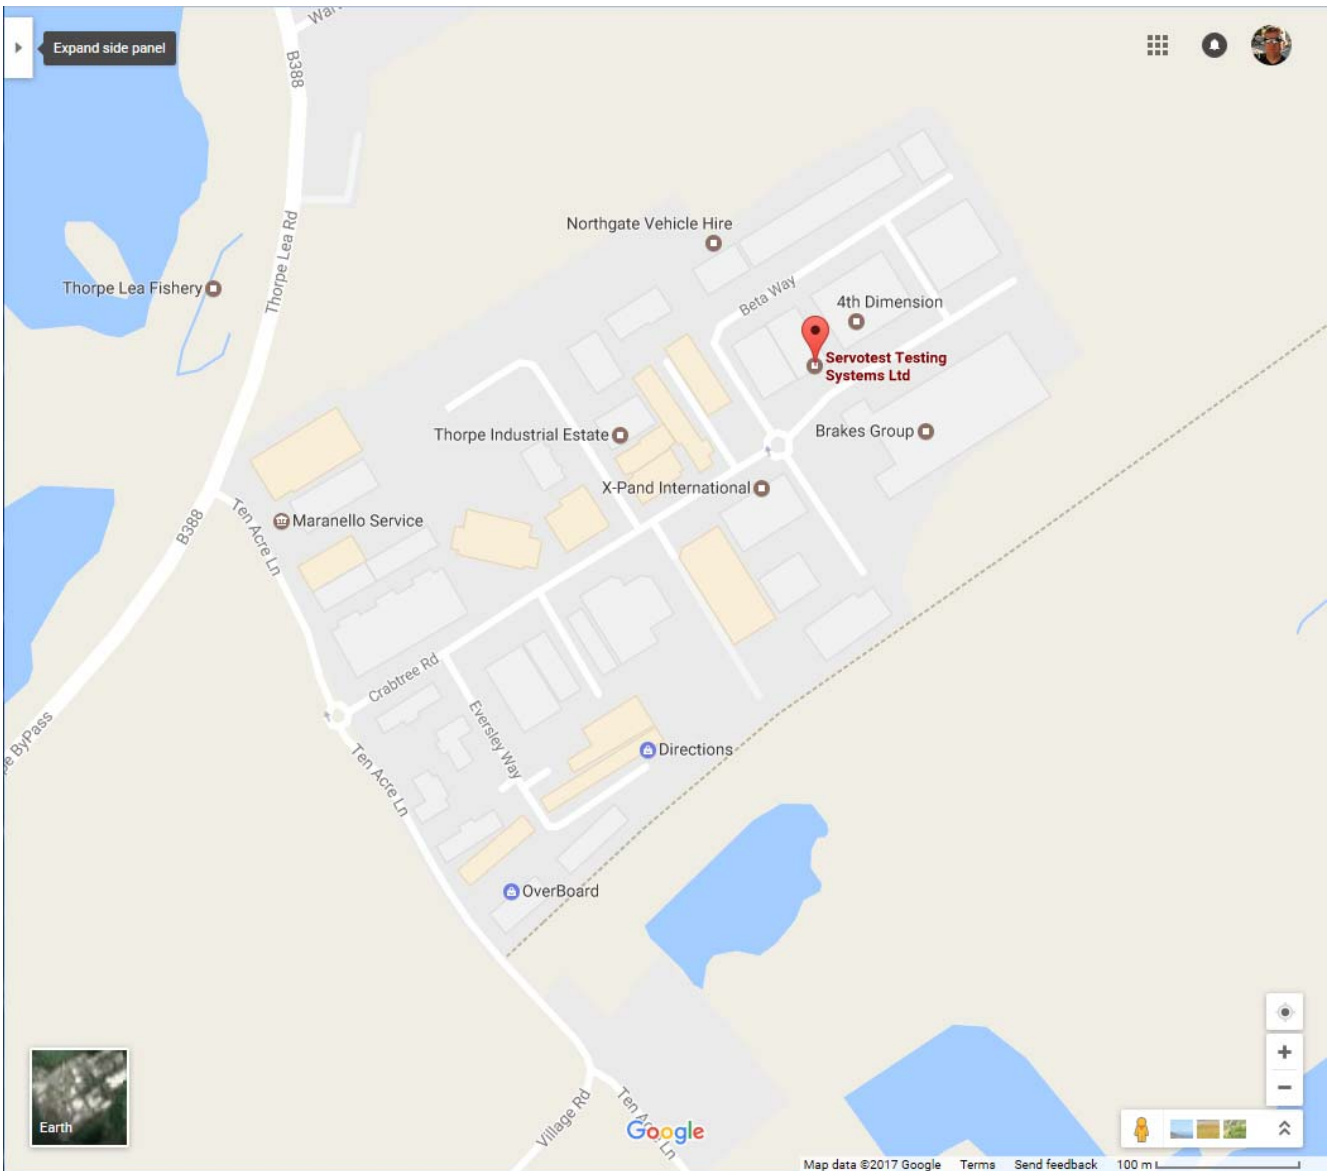

SERVOTEST

TEST AND MOTION SIMULATION

Unit 2, Alpha Way, Thorpe Industrial Estate, Egham, TW20 8RZ

Tel: +44 (0)1784 274410

Fax: +44 (0)1784 274438

info@servotestsystems.com

PR letterhead template draft

Servotest Testing Systems Ltd.
Registered in England & Wales No: 6274550
VAT No.: GB 910 1840 66